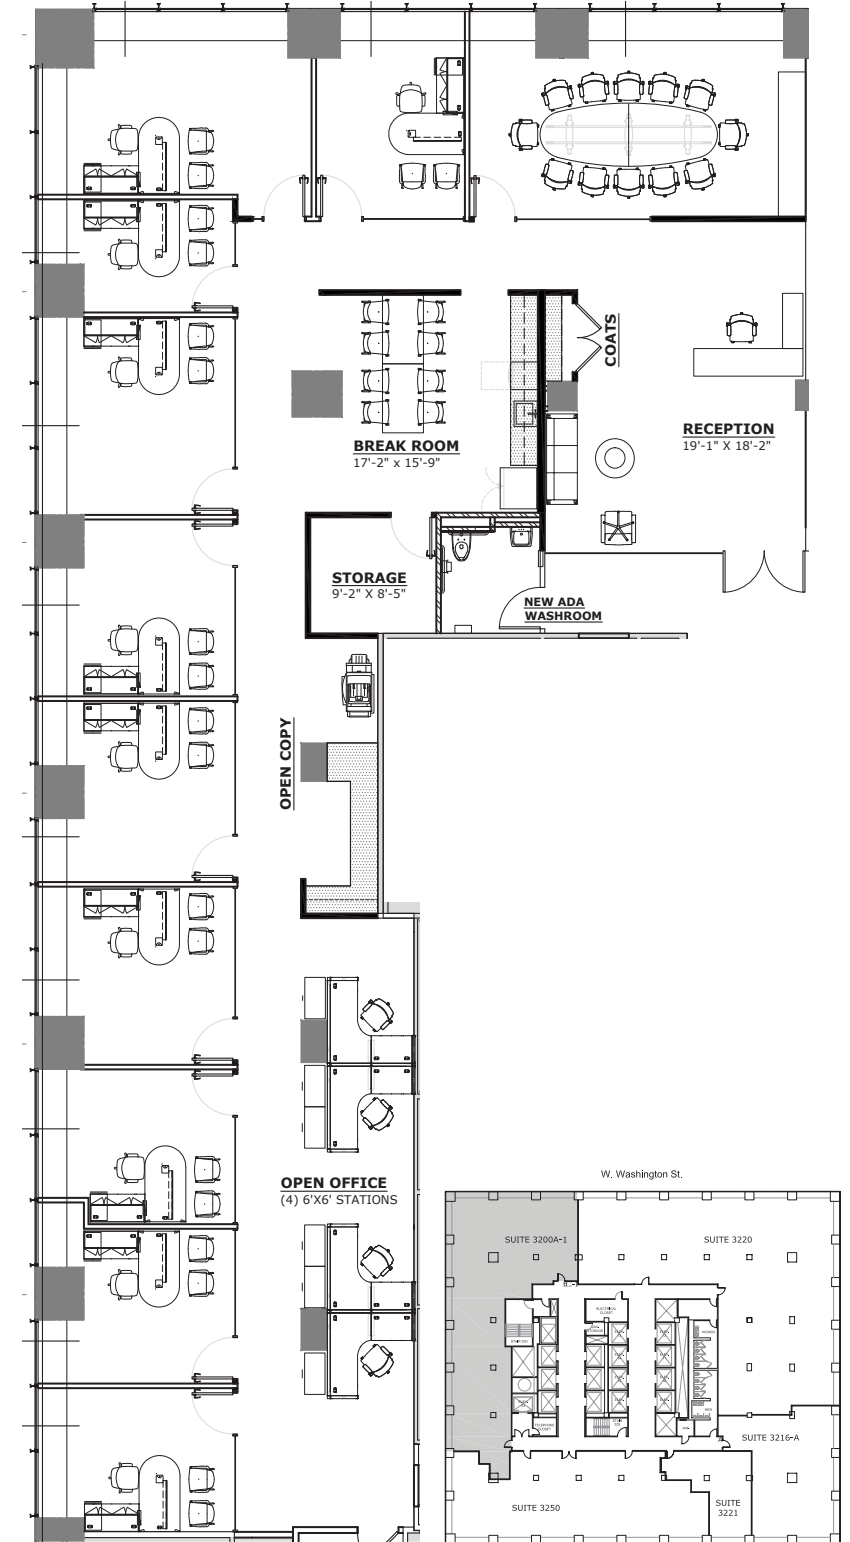

SUITE 3200

5,573 RSF

SWIVEL STILLS

TAKE VIRTUAL TOUR

FURNISHINGS